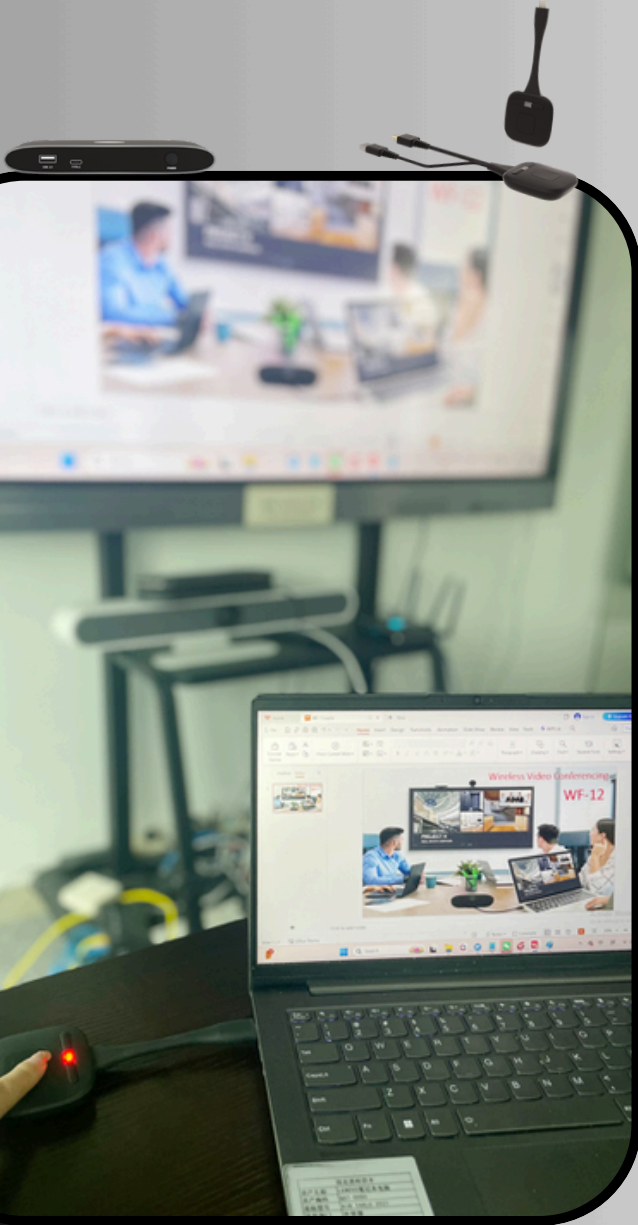

WF-12

WIRELESS VIDEO CONFERENCING

Overview

The WF-12 is a wireless collaboration solution designed for modern smart meeting rooms, making every meeting simpler, smoother, and more productive. Whether for in-person discussions or hybrid meetings, WF-12 seamlessly connects your laptop to the room's display, audio, and video devices—so you can focus on communication, not connectivity.

Walk into the room, plug in the WF-12 to your laptop, and click to start. No complex setup, no cable clutter—WF-12 automatically establishes the connection. With plug-and-play simplicity and instant screen sharing, eliminate connection hassles and maximize meeting efficiency.

With WF-12, remote participants enjoy a truly immersive experience. High-definition video and clear, synchronized audio bridge the physical gap, making distance irrelevant and bringing teams together wherever they are.

Boost team engagement and collaboration. With WF-12, you gain higher meeting room utilization, excellent ROI, and the peace of mind that comes with stable, reliable performance.

KEY FEATURES

- Support native wireless mirroring protocols Airplay, Chromecast and Miracast
- Supports wireless transmission of camera video data to laptop
- Additional security layer for encrypted wireless transmission
- Supports custom background images for the main screen
- Supports screen sharing function with 4K Dongle
- Supports Telnet control of the device
- Supports up to 2 split-screen displays and up to 16 participants to be previewed
- Supports wireless touch whiteboard and annotation