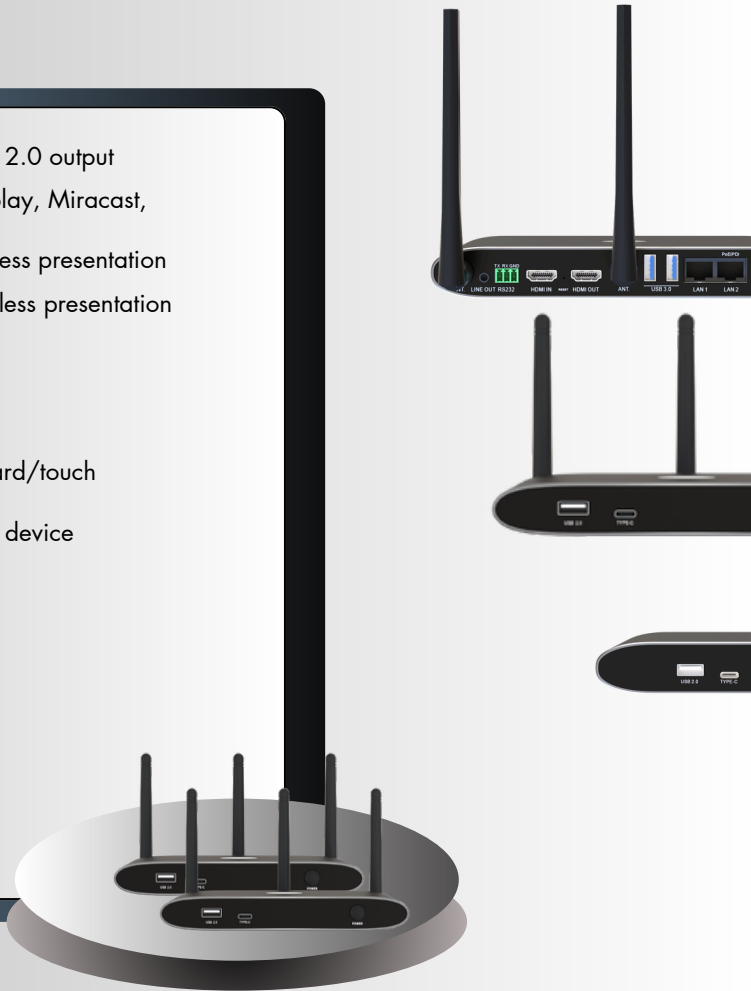

# WU-20 LITE

WIRELESS VIDEO CONFERENCING

## Overview

WU-20 Lite is a cost-down version of WU-20. It eliminates some redundant hardware interfaces including dual HDMI outputs and secondary USB-B host channel, focusing specifically on essential single-screen wireless BYOM applications. It also further optimizes the configuration, such as adding analog audio input as microphone, and capturing HDMI in as camera. WU-20 Lite is the optimal balance between advanced functionality and cost consideration in modern conference rooms, it effectively addresses most of standard conference room needs for seamless BYOD content sharing and video collaboration.

## KEY FEATURES

- Wireless content sharing up to 4K resolution, HDMI 2.0 output
- Support native wireless mirroring protocols like Airplay, Miracast, Chromecast
- Support plug-n-play HDMI/Type-C dongles for wireless presentation
- Support Android, MAC and Windows APP for wireless presentation
- Support HDMI input with up to 4K resolution
- HDMI in can be captured as camera
- Support analogue audio in as microphone
- Support wireless touch back on interactive whiteboard/touch screen
- Support ultrasonic proximity detection for automatic device recognition
- Support 4 windows view in a single screen
- Dual 1G LAN ports for higher network bandwidth
- OSD control with preview function
- Support whiteboard and annotation
- Customizable home screen page
- Central management platform available